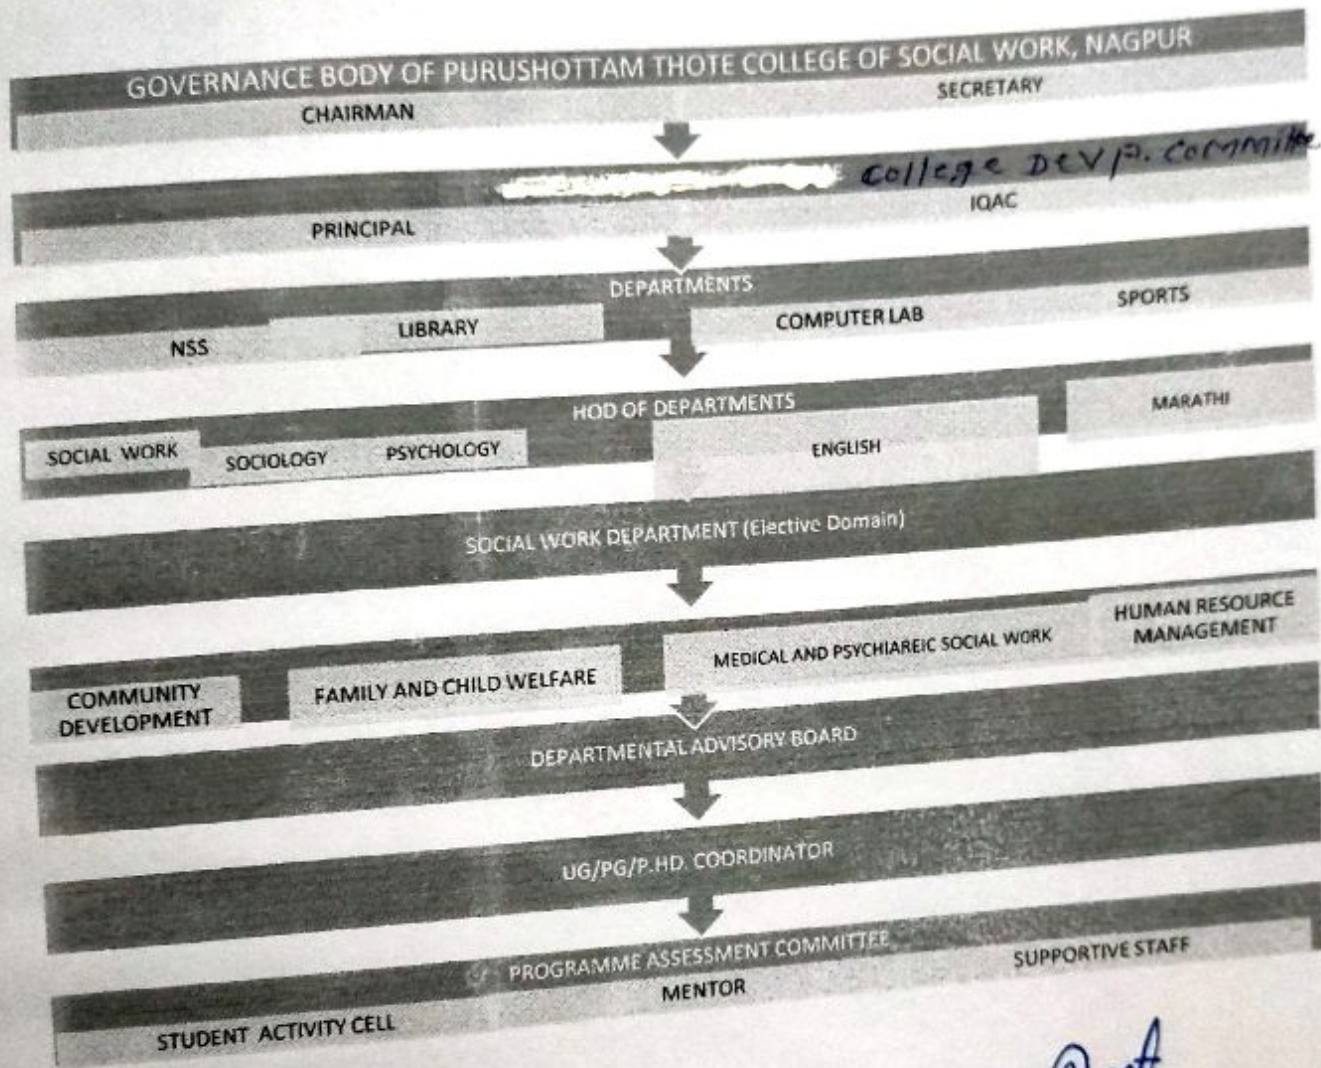

# ORGANOFRAM OF THE INSTITUTE

Ganpatrao Thote Seva Sansthan, Nagpur run by

PURUSHOTTAM THOTE COLLEGE OF SOCIAL WORK, NARSALA ROAD, NAGPUR.

Board of Governance

*Dr. P. Y. Thote*  
**Dr. P. Y. Thote**  
PRINCIPAL  
Purushottam Thote College of  
Social Work Nagpur